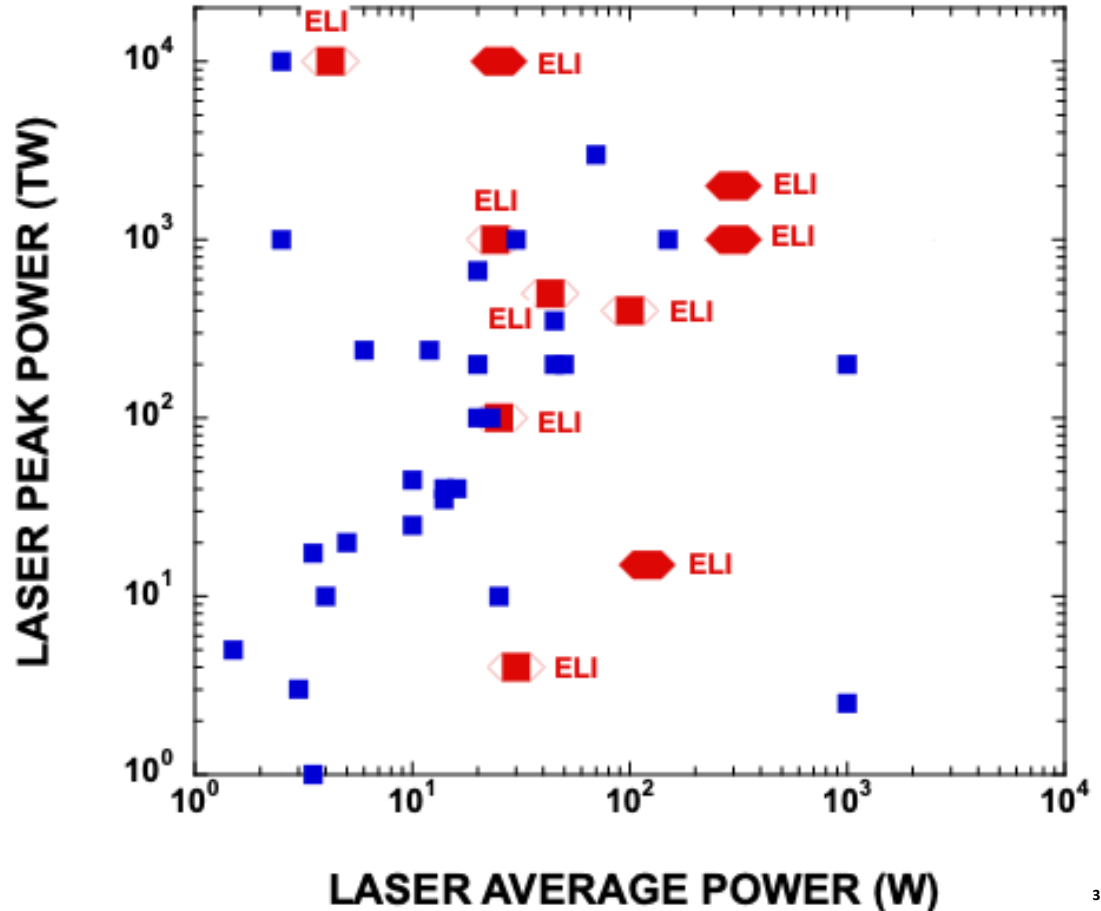

Dominating the laser landscape

The ELI Facilities are powering previously impossible research

The Extreme Light Infrastructure is the world's largest and most advanced high-power laser infrastructure and a global technology and innovation leader in high-power, high-intensity, and short-pulsed laser systems.

ELI's suite of lasers cover the full spectrum of average and peak power.